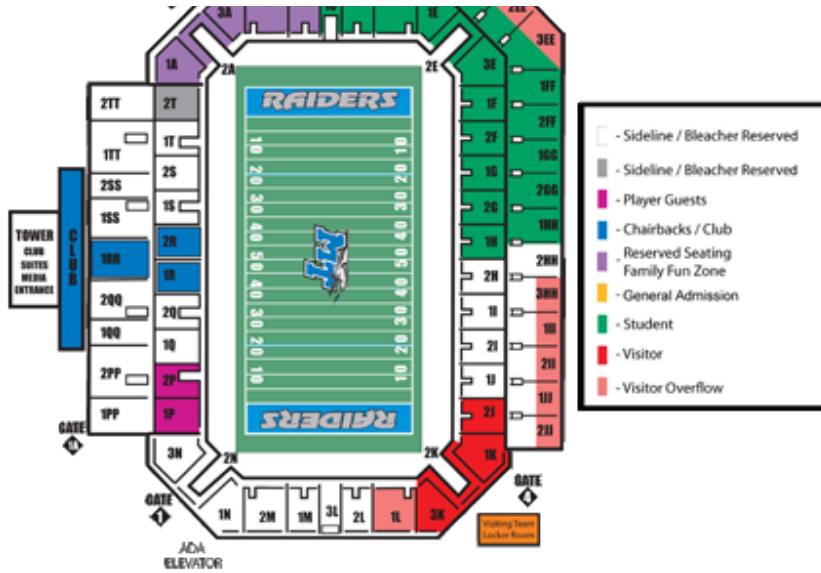

Murphy Center/Monte Hale Arena