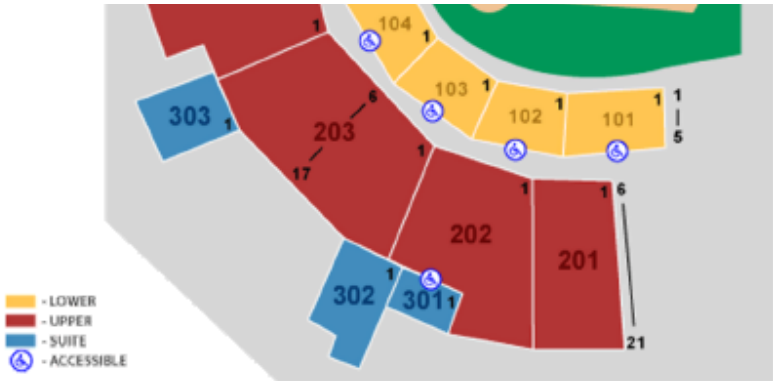

Will Call & Event Sales Information

- Baseball - *Reese Smith Field*
 - Ticket Office open two hours before first pitch until the top of the 5th inning
- Football - *Floyd Stadium*
 - Gates 1, 1A, 3 & 4 open two hours before kickoff through halftime
 - Will Call is located at Gate 1A for Football
- Basketball - *Murphy Center*
 - Northeast Ticket Office open 1.5 hours before tip-off through halftime

Floyd Stadium

Murphy Center/Monte Hale Arena

Reese Smith, Jr. Field

Printed on May 17, 2012
Original URL: <http://www.goblueraiders.com/content.cfm/id/151>